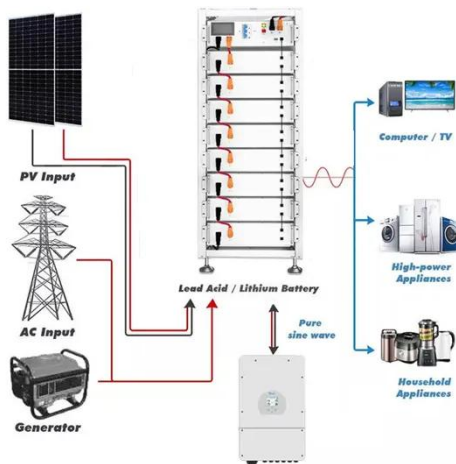

The power system for an outdoor hybrid power supply cabinet

The outdoor hybrid power supply cabinet integrates a robust power system that combines energy generation, storage, and management. Its components, including solar panels, ...

[Get Price](#)

Pole-Type Base Station Cabinet , Efficient Energy ...

The Pole-Type Base Station Cabinet is an intelligent highly integrated hybrid power system, combining the communication base station problems with reliable energy.

[Get Price](#)

Smart control cabinets Solutions for automating the secondary

Smart control cabinets Solutions for automating the secondary distribution network -- The rising demand for improved reliability and availability of power supply requires an increase in automation of ...

[Get Price](#)