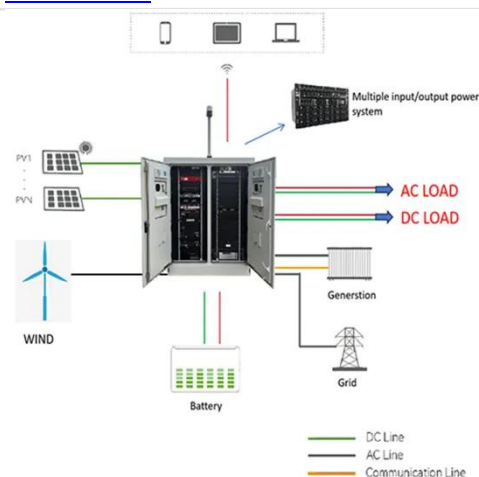

KuWfi 500mW High Power 300Mbps 2.4G Waterproof