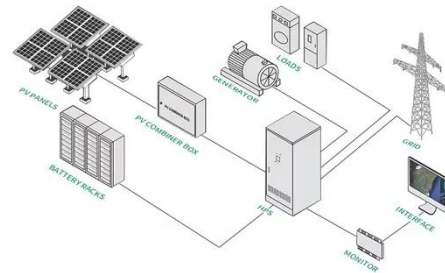

[Get Price](#)

9HU System rack for ICS 6200 Integrated ...

Flexible and configurable system cabinet for the ICS 6200 Integrated communication system. Available in AC/AC and AC/DC versions.

[Get Price](#)

[Get Price](#)

Outdoor Enclosures , NEMA-

Rated Telecom Cabinets , IP55,

...

Perfect for industrial equipment, electrical cabinets, and outdoor installations, our enclosures offer customizable solutions for renewable energy, telecommunications, and more.