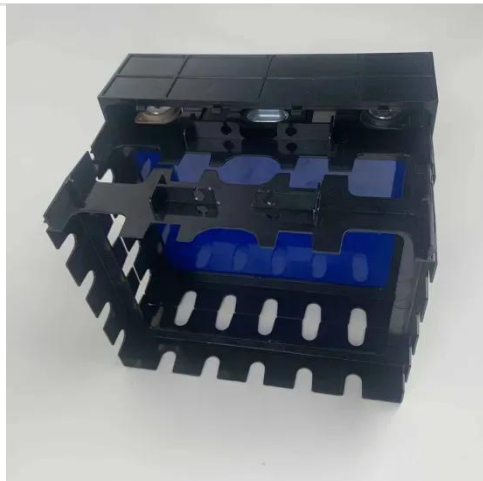

CableFree Outdoor 4G LTE CPE devices

CableFree LTE CPE devices are ideal for use with either existing 4G Operator networks, or with CableFree LTE Base Stations to create private closed networks. In either case, the idea is to simply ...

[Get Price](#)

Octopus 4G LTE Signal Meter

Octopus includes a standard SMA connector allowing a direct connection to