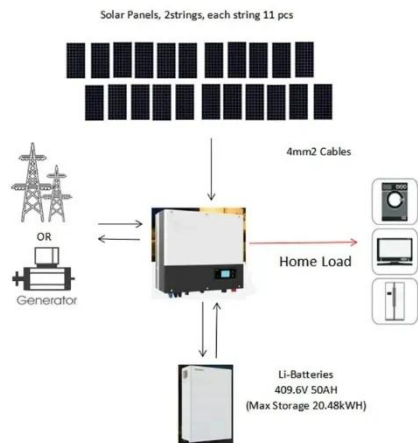

Revolutionising Connectivity with Reliable Base Station Energy Storage

Discover how base station energy storage empowers reliable telecom connectivity, reduces OPEX, and supports hybrid energy.

[Get Price](#)

Why 5G Base Stations Need Energy Storage Batteries: A ...

As telecom operators race to deploy faster networks, energy storage batteries have become the unsung heroes powering this revolution. Let's explore why these batteries matter and how they're reshaping ...

[Get Price](#)

Why Do Base Stations Need Energy Storage? The Power Behind ...

Telecom engineers, sustainability advocates, and curious tech enthusiasts will discover how energy storage keeps base stations humming - even when the grid throws a tantrum.

[Get Price](#)