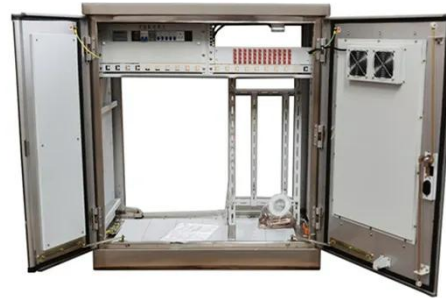

...

[Get Price](#)

560W photovoltaic panel size specifications

182mm solar cell solar panel; Number of cells : 144cell ; Power range : 540w-560w; 2278*1134*35mm; Certificate : TUV, ETL, CSA, CE, ISO; Lead time : 10 days; Payment : T/T,