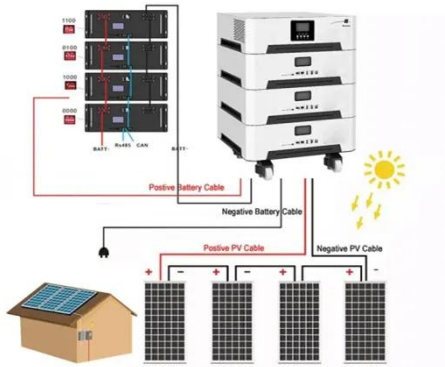

TOPCon technology and feature large-size 182mm half-cut cells. With power outputs ranging from 415W to 640W, they hold a competitive position in the market ...

[Get Price](#)

The Ultimate Guide to Solar Panel Size, Weight & Wattage (2025)

Find the exact solar panel size & weight in our 2025 guide. Our complete chart compares models by ft/cm and lbs/kg to help you plan your installation.

[Get Price](#)