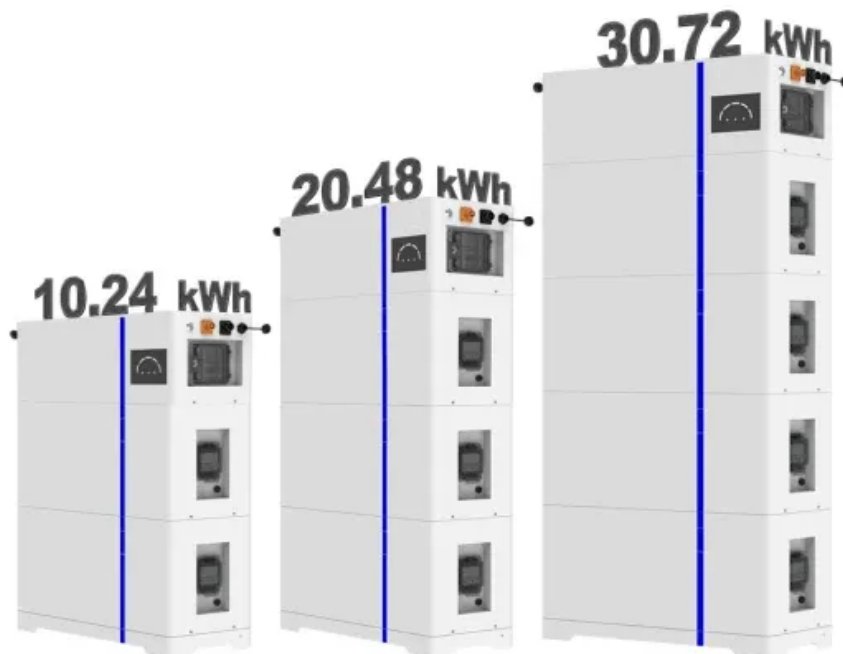

## What inverter should I use for 35kW