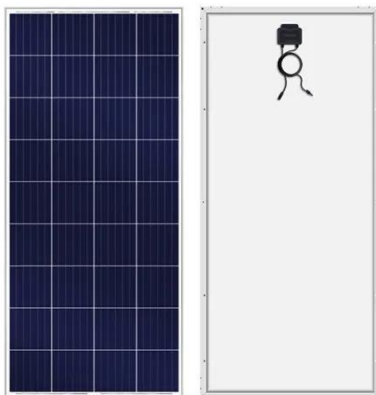

What does commercial energy storage equipment mean

What is a Commercial Energy Storage System?

A commercial energy storage system is a sophisticated setup designed to store electrical energy on a large scale for commercial and industrial applications. These systems play a pivotal role in balancing ...

[Get Price](#)

What Is Commercial Energy Storage

Discover how commercial energy storage helps businesses reduce costs, ensure power reliability, and achieve sustainability. Learn from MOREDAY's smart energy solutions.

[Get Price](#)

What is commercial energy storage equipment? , NenPower

Commercial energy storage equipment refers to systems designed for storing energy generated from various sources, primarily for later use, maximizing efficiency, and ensuring reliability ...

[Get Price](#)