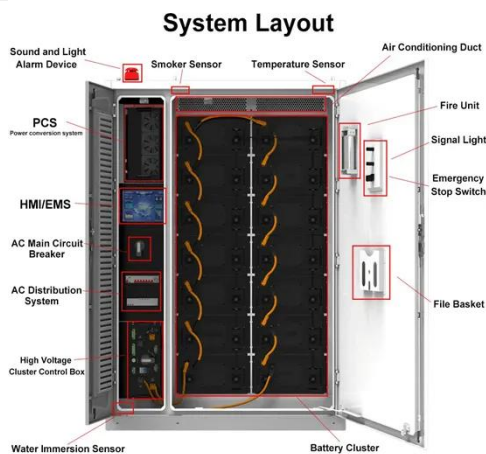

[Get Price](#)

What are the wind turbine cabinets for Niue communication base stations

We investigate the use of wind-turbine-mounted base stations (WTBSs) as a cost-effective solution for regions with high wind energy potential, since it could replace or even outperform

[Get Price](#)

Outdoor Communication Energy Cabinet With Wind Turbine

Suitable for off-grid locations and regions with high electricity costs where station construction is needed. Can be used in both grid-connected and off-grid scenarios, particularly in areas where grid electricity ...