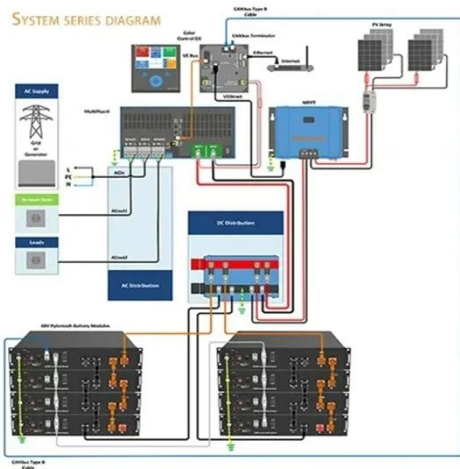

wind and hybrid renewable energy solutions, from resource ...

[Get Price](#)