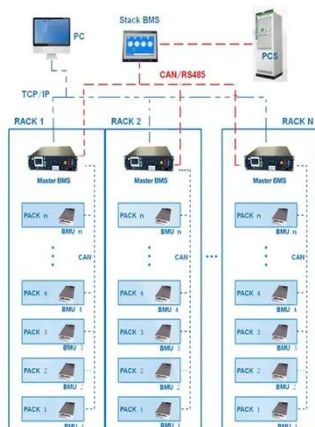

[Get Price](#)

BMS Wiring Diagram