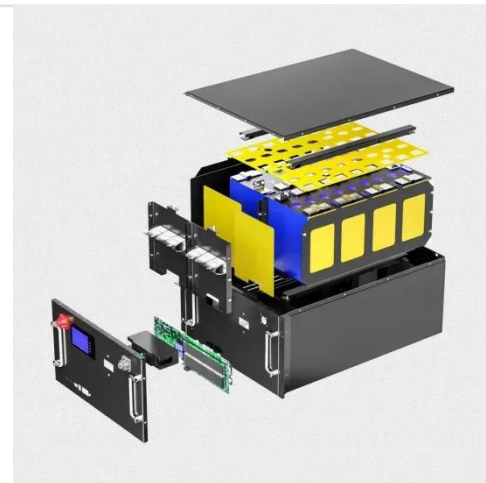

UPS Battery Cabinets