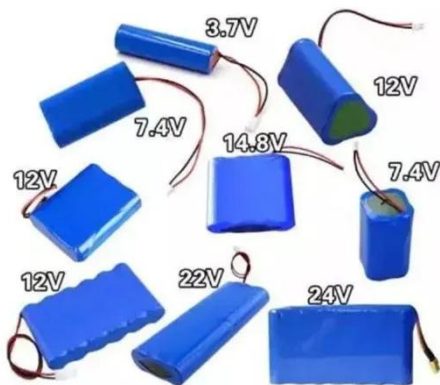

When natural disasters cut off power grids, when extreme weather threatens power supply safety, our communication backup power system with intelligent charge/discharge management and military ...

[Get Price](#)

Tuvalu communication base station energy storage system supplier

Communication Base Station Battery Combined batteries of various voltages and capacities can be customized according to customer requirements, and can be used as supporting power

[Get Price](#)