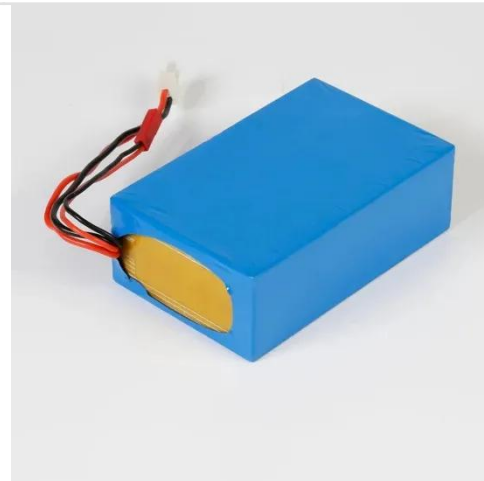

Tonga , Population, Volcano, Tsunami, Map, & People , Britannica

Tonga, country in the southwestern Pacific Ocean. It consists of some 170 islands divided into three main island groups: Tongatapu in the south, Ha'apai in the centre, and ...