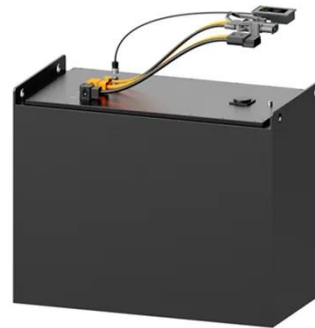

systems, and in many cases includes power conversion and control systems. It is ...

[Get Price](#)

CATL 90KW/266KWH All-in-one Outdoor Cabinet BESS

90KW/266KWH All-in-one Fully integrated Outdoor Cabinet BESS produced by catl Individual pricing for large scale projects and wholesale demands is available.

Mobile/WhatsApp/Wechat: +86 156 0637

...

[Get Price](#)

100kW 215kWh All-in-One Battery Storage Cabinet (iCON BESS)

The iCON 100kW 215kWh Battery Storage System is a fully integrated, on or off grid battery solution that has liquid cooled battery storage (215kWh), inverter (100kW), temperature control and fire safety ...

[Get Price](#)

Outdoor cabinet C& I BESS