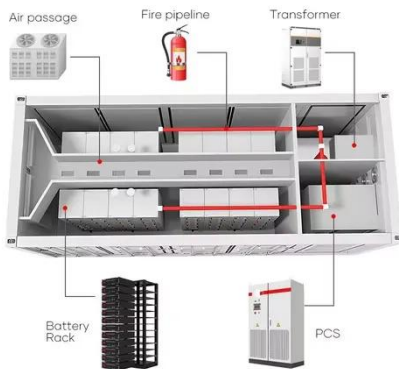

[Get Price](#)

S30 Outdoor Cabinet BESS 1

All-in-one design and highly integrated. Modular design with different optional parts. Parallel installation side-by-side or back-to-back. S30 Outdoor Cabinet BESS is for Commercial and Industrial ...

[Get Price](#)

EV Charging BESS , Ecube

Power

Each unit is fully customizable to suit your needs--choose the number of battery cabinets, configure your EV charging setup, and personalize the steel frame with your preferred color.

[Get Price](#)

AZE BESS Cabinets

Our dual bay module increases usable energy and can scale up to 48 cabinets in on and off-grid connected applications. These systems are designed with the same MPPT technology and leading ...

[Get Price](#)

BESS Cabinet

What Is a BESS Cabinet? A BESS cabinet is an industrial enclosure that integrates battery energy storage and safety

systems, and in many cases includes power conversion and control systems. It is ...