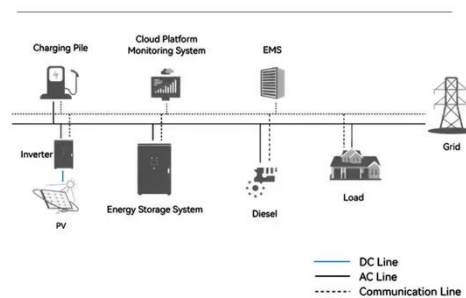

System Topology

THIMPHU SUNSHINE ENERGY STORAGE POWER SUPPLY

African Technical Support Our certified specialists provide support for outdoor