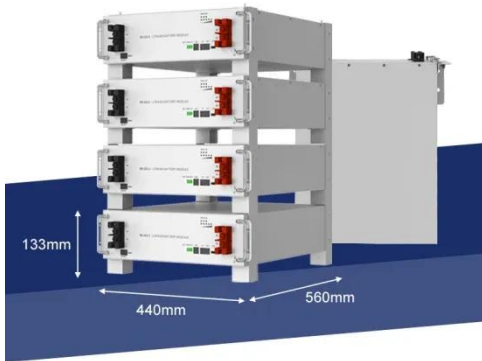

Thimphu rv solar battery cabinet

THIMPHU ENERGY STORAGE AND CHARGING STATIONS

The global solar storage container market is experiencing explosive growth, with demand increasing by over 200% in the past two years. Pre-fabricated containerized solutions now account for ...

[Get Price](#)

Battery Enclosures & Cabinets

This product is perhaps more commonly called a "solar battery box" but is also referred to as a "pole mount battery box". Some battery boxes are large enough to be considered battery cabinets and are ...

[Get Price](#)