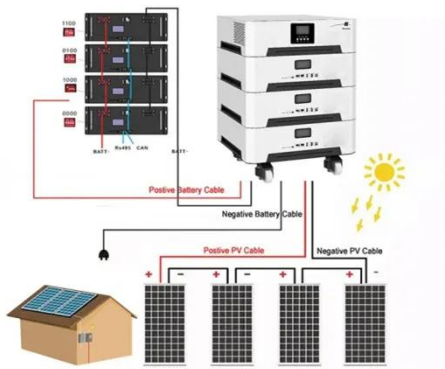

surveyingComputer networkingSee also

In radio communications, a base station is a wireless communications station installed at a fixed location and used to communicate as part of one of the following: o a push-to-talk two-way radio system, or;o a wireless telephone system such as cellular CDMA or GSM cell site.

[Get Price](#)

Base Station Batteries

REVOV's lithium iron phosphate (LiFePO4) batteries are ideal telecom base station batteries. These batteries offer reliable, cost-effective backup power for communication networks. They are ...

[Get Price](#)

Base station

Base stations can be local controlled or remote controlled. Local controlled base stations are operated by front panel controls on the base station cabinet. Remote control base stations can be operated ...

[Get Price](#)

Communication base station

However, without base station coverage, the mobile phone signal in the community will deteriorate. For example, some residents in the community