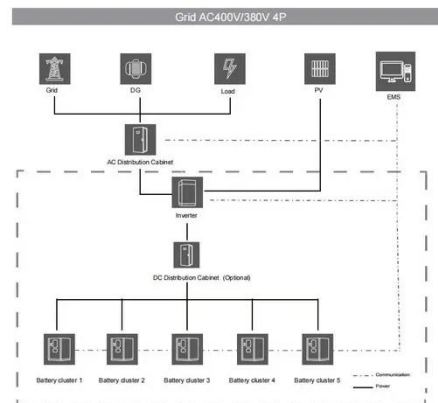

The role of the generator fixing cabinet

Overview

These outdoor enclosures facilitate the quick and safe connection of mobile or temporary generators to a building's power system. UL listed since 2007, Berthold Electric pioneered the Generator Connection Cabinet as far back as 1968! Visit [GenConCab](#). The Generator Connection Cabinet (also known as a “tap box” or “docking station”) provides a quick and convenient station to connect a portable. Among the myriad of options available for ensuring uninterrupted power supply, pad-mounted generator connection cabinets stand out for their efficiency, reliability, and safety. This blog post delves into the myriad benefits of these innovative solutions, painting a picture of how they. facility's main service entrance equipment. Many major generator suppliers use designations such as level I, II or III, but have significant differences. This article explores the purpose, types, installation.

The role of the generator fixing cabinet

Main Functions of a Generator Enclosure

The main functions of a generator enclosure include weather protection, sound reduction and safety. Many major generator suppliers use designations such as level I, II or III, but have significant ...

[Get Price](#)

Important Functions Of Diesel Generator Cabinet

When any common failure occurs to the generator set, the reserve generator set will automatically start operation, the common fault generator set will automatically shut down, and the ...

[Get Price](#)

Portable Generator Connection Box: Complete Guide for Safe and

A portable generator connection box is a crucial component for anyone relying on portable generators for backup or remote power. It enables safe, code-compliant power distribution ...