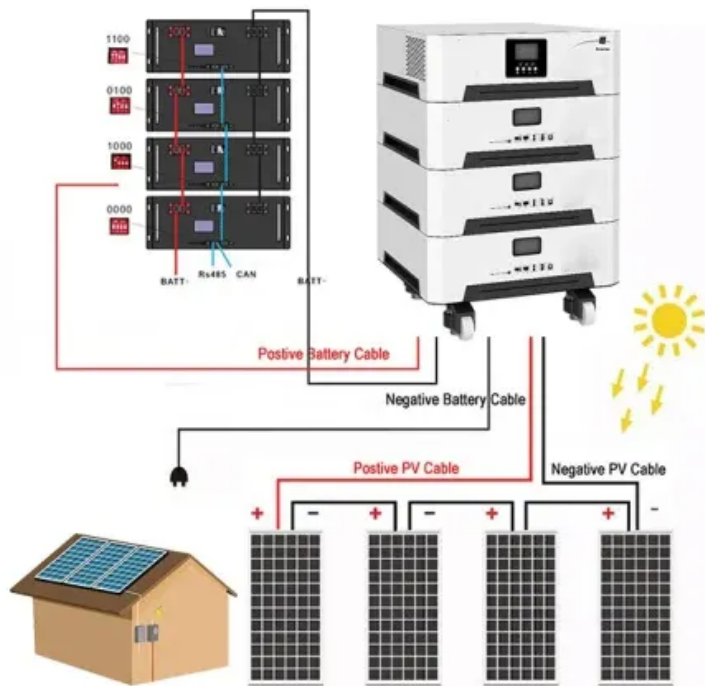

The network cable socket of the solar inverter

The network cable socket of the solar inverter

Connecting an Inverter to the House Network: A Comprehensive ...

Install the Inverter To successfully connect a balcony power plant inverter to your home network, start by choosing an optimal location for the inverter. It should be near both the solar panels ...

[Get Price](#)

Solar connector (socket insert) up to 1500 V ...

EPIC® SOLAR GEN2 Panelmount Panelmount connector are used for fast, simple connection of cables to inverters and junction boxes.

[Get Price](#)

[Get Price](#)

Where Does Ethernet Cable Plug Into Solar Edge Inverter

The Solar Edge Inverter can be easily programmed from cellular to LAN connection, using a CAT5 twisted pair straight Ethernet cable with RJ45 connector.