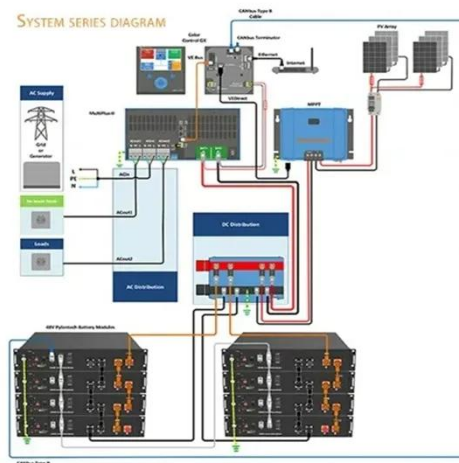

DBS5900 Distributed Base Stations -- Huawei Enterprise

The DBS5900 can meet the needs of industry users for wireless broadband access and multimedia critical communication, and obtain better coverage and user experience. The DBS5900 adopts a ...

[Get Price](#)