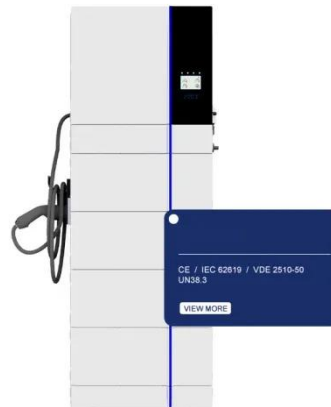

analysis and

Huawei 5G-A smart base stations redefine the intelligent standards of communication infrastructure through the "AI chip + digital twin + multi-agent" technology stack.

[Get Price](#)

Huawei wins huge share of China Mobile's 5G base station contracts

In total, Huawei has won 52 percent of China Mobile's 5G base station work, as part of the largest portion of the contracts put out for tender this year, according to Yicai Global.

[Get Price](#)

5G Base Station Market Size & Share Outlook to 2031

The 5G base station is a fixed communication equipment that connects using a single or several antennas. It includes a wireless receiver and a small-range transceiver with an antenna and ...

[Get Price](#)

5G Network Architectures and Technologies