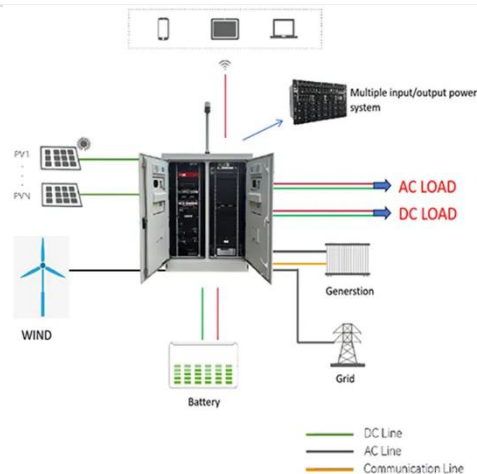

Tesla Reveals New Lithium Giga Refinery: A Game-Changer for ...

Tesla has officially launched its lithium refining facility near Corpus Christi, Texas, marking a major milestone in the company's efforts to refine lithium in the United States.

[Get Price](#)