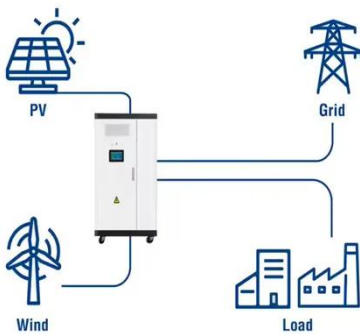

Utility-Scale ESS solutions

Because of Professionalism, So Excellence!

The swapping cabinet can be compatible with multiple types of batteries at the same time, realizing rapid battery swapping of electric vehicles; multi-level protection procedures are set up to ensure the ...

[Get Price](#)

MOBICELL-15K -- 15kW Methanol Fuel Cell Power Cabinets

Modular Three-Cabinet Design -- Fuel cell, battery/power electronics, and fuel tank separated into rugged enclosures for easier siting, service, and scalability. High-Capacity Output -- 15 kW ...

[Get Price](#)