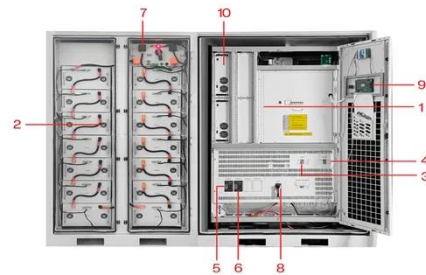

M900 Outdoor DECT Base Station

175mm x 80mm (Housing) Power over Ethernet (PoE) IEEE802.3af Class 2. If PoE is not available, the A5 PoE injector: Snom M5, Snom PN 00003930 If PoE is not available, the Snom ...