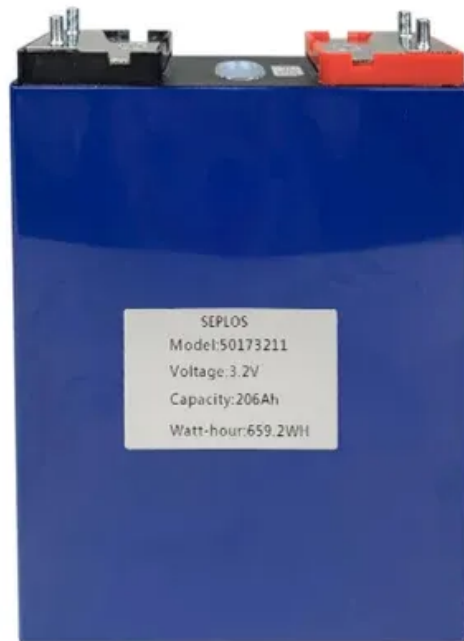

Swaziland outdoor power supply complete set price

Overview

Recent pricing trends show standard industrial systems (1-2MWh) starting at \$330,000 and large-scale systems (3-6MWh) from \$600,000, with volume discounts available for enterprise orders. Asia-Pacific represents the fastest-growing region at 45% CAGR, with China's manufacturing scale reducing container prices by 18% annually. The Bluesun 40-foot BESS Container is a powerful energy storage solution featuring battery status monitoring, event logging. Highly integrated All-in-one containerized design complete with LFP battery, bi-directional PCS, isolation transformer, fire suppression, air conditioner and BMS; Modular. Major commercial projects now deploy clusters of 15+ systems creating storage networks with 80+MWh capacity at costs below \$270/kWh for large-scale industrial applications. This article explores their role in sectors like telecom, solar projects, and emergency services, backed by industry trends and real-world applications. 5GW of solar photovoltaic capacity and a 4. The project has commenced in November 2024. [pdf] Huawei outdoor power solutions are designed for carrier ICT sites.