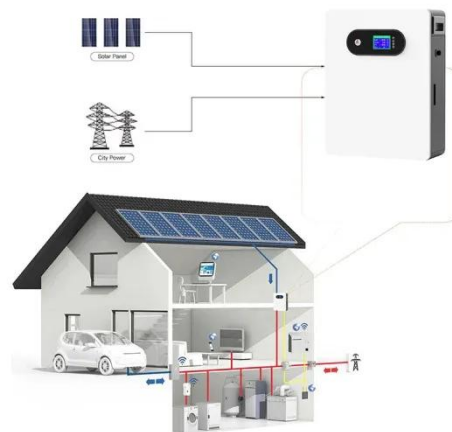

Outdoor Power Panel In Swaziland