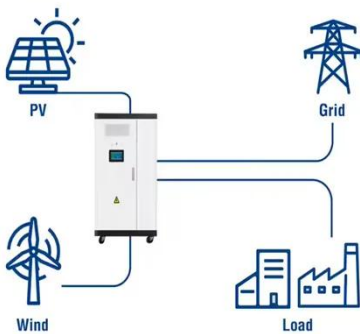

Utility-Scale ESS solutions

SWAZILAND LITHIUM BATTERY OUTDOOR POWER SUPPLY ...

This is a professionally developed outdoor mobile power supply and new energy storage product. Intelligent inverter technology, with 1500 rated power and 1008wh capacity.

[Get Price](#)

SWAZILAND OUTDOOR POWER SUPPLY CUSTOM ...

Outdoor power supply for industrial and commercial use This guide explores high-performance 3KW and 5KW portable power stations, featuring LFP (LiFePO4) battery technology, solar compatibility, and ...

[Get Price](#)