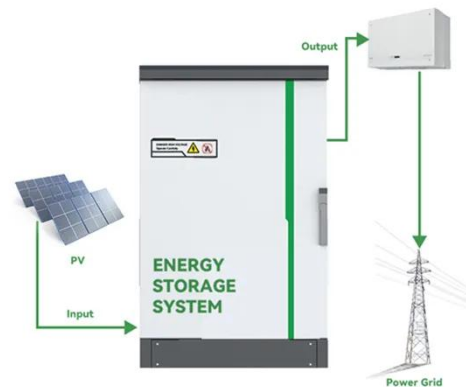

Outdoor BESS Battery Energy Storage Cabinet System for 4 x ...

...

The NEMA type outdoor lithium battery enclosure can effectively control the inner ideal temperature of the cabinet and make the battery run in an ideal temperature condition.