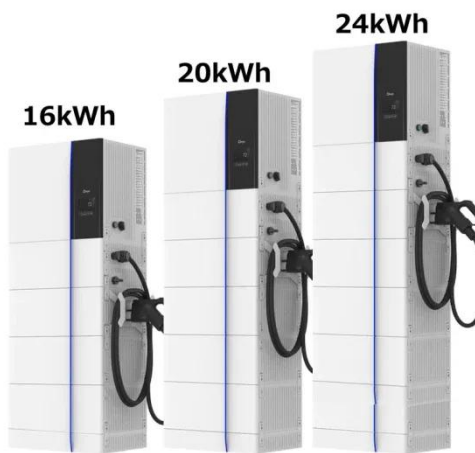

Energy Storage Equipment, Energy storage solutions, Lithium battery

Huijue Group offers industrial and commercial energy storage, PV-BESS -EV Charging, Off-grid / On-grid Microgrid, telecom site solutions, and home solar energy storage, ensuring ...

- ☒ IP65/IP55 OUTDOOR CABINET
- ☒ OUTDOOR CABINET WITH AIR CONDITIONER
- ☒ OUTDOOR ENERGY STORAGE CABINET
- ☒ 19 INCH

[Get Price](#)

Outdoor Power Systems

Our OutD series includes multiple wall structure alternatives for protecting telecom equipment in the best possible way, from a single-layer wall construction with light and cost-effective design to a multilayer ...

[Get Price](#)

250kW/500kWh Outdoor Cabinet Energy Storage System ...

It adopts door-mounted embedded integrated air conditioning, which does not occupy cabinet space, improves the available space of outdoor cabinets, has better structural integrity at the ...

[Get Price](#)