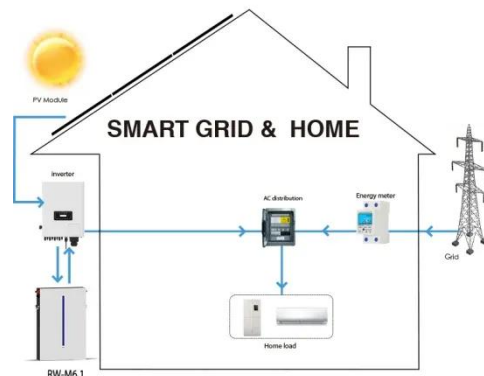

Energy Storage for Communication Base

Our energy storage solution is flexible in design and can be seamlessly integrated with various existing base station power systems. The modular design can better adapt to different types of base stations, reducing ...