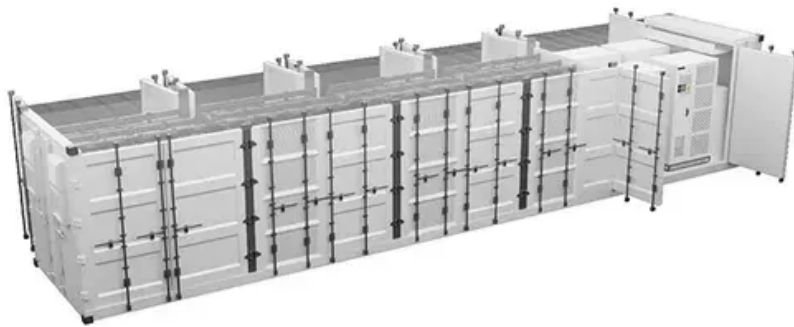

Solar telecom integrated cabinet energy management system base station power generation

Solar telecom integrated cabinet energy management system base

Indoor Photovoltaic Telecom Energy Cabinet

LZY Energy's Indoor Photovoltaic Energy Cabinets are solar-powered integrated equipment especially designed to meet the requirements of communication base station rooms.

[Get Price](#)

Optimum sizing and configuration of electrical system for

This study develops a mathematical model and investigates an optimization approach for optimal sizing and deployment of solar photovoltaic (PV), battery bank storage and a diesel ...

[Get Price](#)

MPPT+solar Module Combo power optimization for telecom cabinets ...

Smart energy-saving features and remote monitoring further boost operational efficiency by enabling proactive management. The integration of MPPT+solar Module combos in these ...

[Get Price](#)

Indoor Photovoltaic Energy Cabinet, Base Station Energy Storage

An indoor photovoltaic energy cabinet is a compact, integrated energy storage system designed to be deployed inside telecom facilities. It combines lithium battery storage, PV input, and intelligent