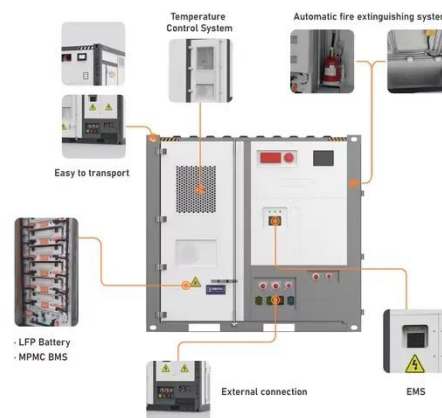

[Get Price](#)

Sunway Low Voltage Power Control Cabinet

Intermediate unit capable of converter; The power pool system (stack) is installed in the bus cabinet. Switch off/circuit breaker (optional), three-level BMS (ESMU), and UPS power supply.

[Get Price](#)

Guinea emergency solar-powered communication cabinet ems

ICEENG CABINET serves customers in 18+ countries across Africa, providing outdoor communication cabinets, power equipment enclosures, and battery energy storage cabinets for telecommunications, ...

[Get Price](#)

Secondary Role of Solar Modules in Telecom Cabinets as Emergency ...

The combination of solar modules, advanced batteries, inverters, and automatic switching creates a resilient emergency power system for telecom cabinets. This integration supports ...

[Get Price](#)

EMS Cabinet: The Core of Intelligent Energy Management

The EMS Cabinet integrates advanced Communication Interfaces that support protocols such as CAN, RS485, Modbus, and Ethernet. These interfaces enable seamless interoperability with various ...