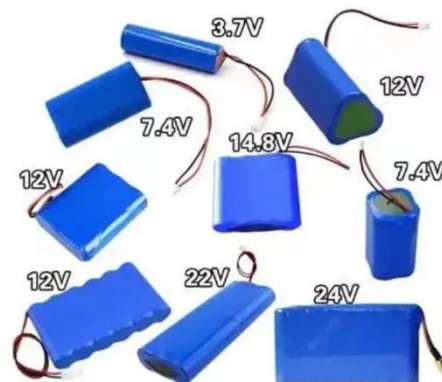

Rooftop Solar Panel Size and Layout Guide

In the design and installation of photovoltaic systems, calculating rooftop solar panel dimensions is a critical factor that determines the success of a project. With limited roof space, inaccurate ...