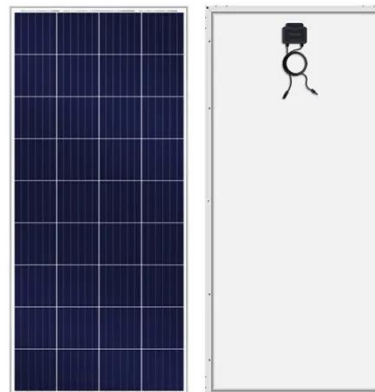

[Get Price](#)

Understanding Solar Panel Dimensions In 2025: A ...

Explore the most common solar panel dimensions in 2025, including residential and commercial sizes.

[Get Price](#)

INTEGRATED DESIGN

EASY TO TRANSPORT AND INSTALL,
FLEXIBLE DEPLOYMENT

What Are the Common Solar Panel Sizes?

Performing an 8.5 kWp solar panel installation requires a rooftop space going from a little more than 300 sq. ft. to a little less than 600 sq. ft., but this is only an estimate.

[Get Price](#)

Detailed Guide to Solar Panel Size & Dimensions

Choosing the proper system is not only about the solar panel dimensions. You should also consider wattage, number of cells, layout possibilities, and energy consumption. Also, your location and ...

[Get Price](#)

Standard Solar Panel Sizes And Wattages (100W-500W Dimensions)

The goal here is to get to the average

solar panel size by wattage. You can find typical dimensions of 100W, 150W, 170W, 200W, 200W, 220W, 300W, 350W, 400W, and 500W solar panels summarized in the chart ...