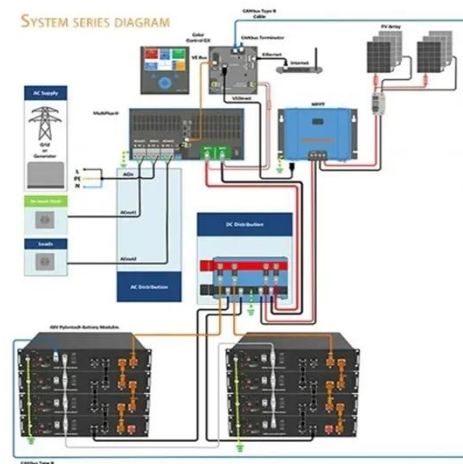

SolarEdge Inverter Guide

View the SolarEdge LED guide for a full list of LED patterns and error codes. If the blue light is on: Your inverter is communicating with the monitoring