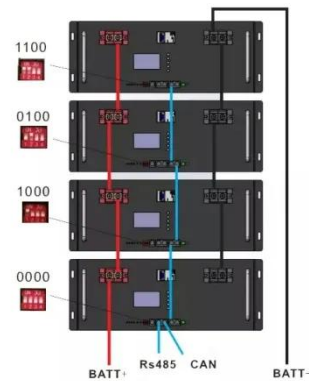

Felicity Solar Street Light & Energy Storage Inverter Products

Felicity Solar offers products such as high-efficiency energy storage inverter and solar street lights, designed for maximum energy output, durability, and long-term performance.

[Get Price](#)

SolarEdge Error Codes & Fault Codes: Troubleshooting Guide

When your inverter shows SolarEdge fault codes or blinking lights, it's giving you diagnostic clues about system problems that can affect performance and safety.

[Get Price](#)

SolarEdge Inverter Status Light Guide

This document provides a concise guide for understanding the status lights on your SolarEdge inverter. Monitoring these lights helps ensure your solar energy system is functioning ...

[Get Price](#)