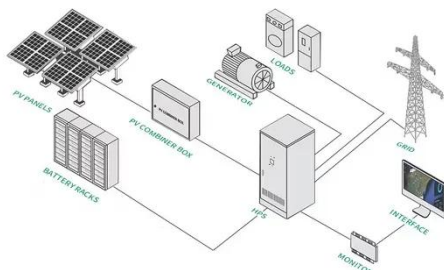

Solar inverter Installation Manual

Installation and Owner's Manual

This manual provides instructions for installing the PWRcell Inverter, including mounting, wiring, and battery integration information. The information in this manual is accurate based on products ...

[Get Price](#)

SolarEdge Inverter Installation Guide

The SolarEdge power harvesting solution maximizes the power output from any type of solar Photovoltaic (PV) installation while reducing the average cost per watt.

[Get Price](#)

Solar Inverter Installation Guide , Pro Installer Protocols , Anern

Anern solar inverter installation guide for off-grid, hybrid, MPPT, low-frequency, and parallel inverter systems, covering safety, wiring, battery integration, commissioning, and maintenance to ensure safe ...

[Get Price](#)