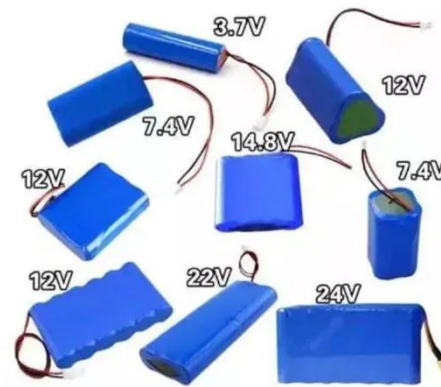

## SKOPJE LITHIUM ENERGY STORAGE POWER SUPPLY SPOT

Emergency mobile energy storage power supply As a typical spatial-temporal flexible resource, mobile energy storage (MES) provides emergency power supply in the blackout [3], which can shorten the ...