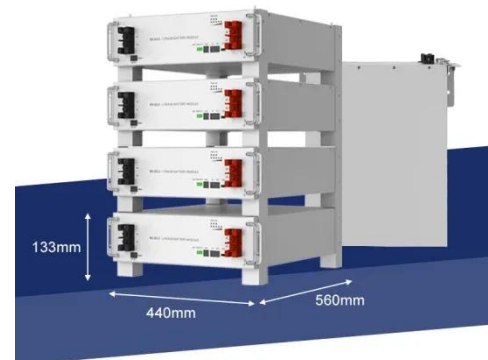

PV_Live - Sheffield Solar

Here we present both the unaltered 'Demand outturn' and 'Demand Forecast', as well as the 'True Demand' which is calculated as the 'Demand outturn' plus the solar PV generation.

[Get Price](#)

Sheffield's Green Future: E.ON City Energy Projects

Our biomass CHP plant at Blackburn Meadows uses recycled waste wood