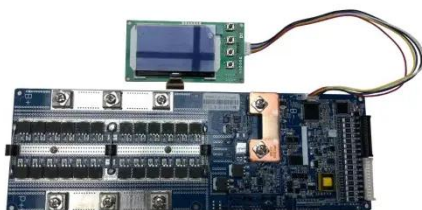

Seychelles emergency command outdoor telecom cabinet 15kW

Energy Storage Equipment, Energy storage solutions, Lithium battery

Ranging from 5kWh to 20kWh, it caters to households of varying sizes. It reduces electricity bills and serves as emergency backup power, providing a seamless, intelligent, and one ...

[Get Price](#)

Outdoor Telecom Cabinets for Reliable Deployment

Our outdoor telecom cabinets ensure a good fit and perform well in the field. With features like weather resistance, dust protection, and vandalism resistance, the cabinet offers enhanced thermal ...

[Get Price](#)

Outdoor Telecom Power System IP65 Outdoor Power Enclosure with ...

This telecom power system is a powerful system designed by ESTEL, it provides intelligent power management and stable power supply for telecommunication equipment, it supports various power ...