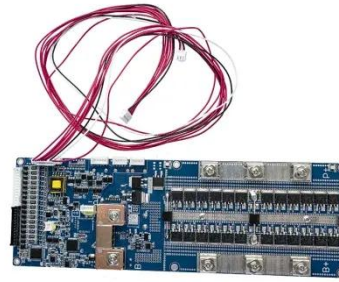

meet the needs of diverse industries, providing a reliable and efficient energy storage solution. Its robust features and smart energy

[Get Price](#)

Customized Mobile Solar Container , Portable Solar Energy Storage

Customers can customize power capacity, battery storage, inverter types, and auxiliary power sources like diesel generators or wind turbines to tailor the container for specific mission requirements.

[Get Price](#)

Google Translate Help

Official Google Translate Help Center where you can find tips and tutorials on using Google Translate and other answers to frequently asked questions.

[Get Price](#)