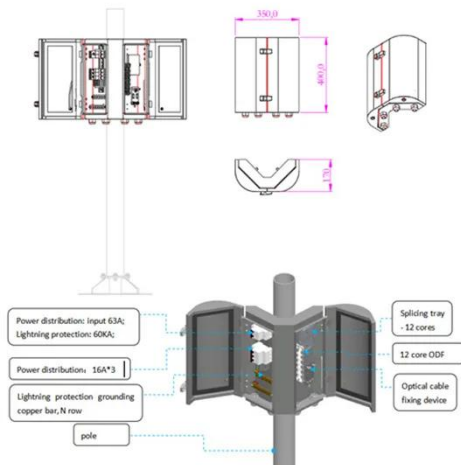

**LPR Series 19'
Rack Mounted**

Reliable 5V LED display power supplies for indoor and outdoor projects. Available in standard, slim, waterproof, and customized form factors -- ideal for LED modules, cabinets, and screens.

[Get Price](#)

Ultra Thin 5V 200W LED Display Power Supply 40A for ...

Discover our Ultra Thin 5V 200W LED Display Power Supply, 40A designed for indoor and outdoor screens. Reliable, efficient, and compact for all your needs.

[Get Price](#)

What Are The Requirements For Electricity In The Place Where The

Let's talk about the power supply line, which is a big deal about your power safety. The power supply connection point must be hidden inside the LED display screen, not exposed to people ...

[Get Price](#)

Do outdoor LED display screens require a special power supply?