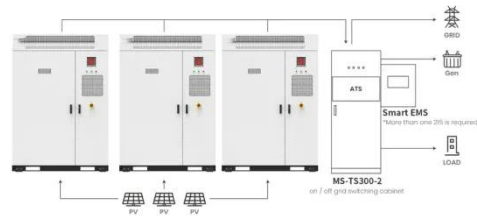

INDICATOR HIGH QUALITY ARC
SUPPRESSOR FLAME RETARDANT DUAL
SAFETY PROTECTION AVAILABLE IN ...

[Get Price](#)