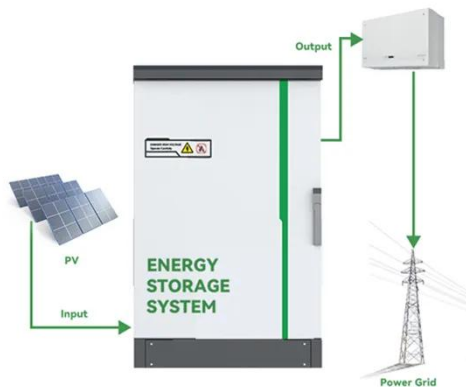

ROYU Mini Circuit Breaker 15A

Choose ROYU. Protect your place with the ROYU Mini Circuit Breaker 15A. Instantly detects electrical faults and shuts off power to prevent fires and damage. Essential for ensuring safe, reliable electrical ...

[Get Price](#)

ROYU Products

Circuit Breaker Circuit Breaker Plug-in Type, Screw Type Terminal 2P, 220V~ Quick View