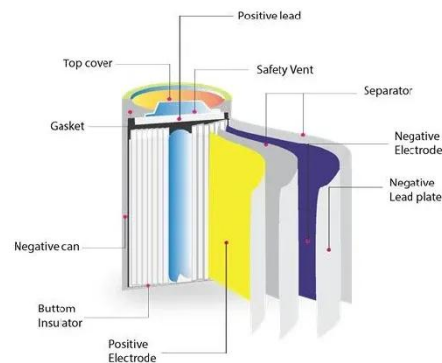

Retail of IP55 Outdoor Cabinet Power Distribution for Base Stations

Retail of IP55 Outdoor Cabinet Power Distribution for Base Stations

IP55 Outdoor Telecommunication Cabinet , Integrated Outdoor ...

Outdoor integrated cabinet is well suited for power equipment, batteries, telecom gear, all integrated into a robust, economical package. The cabinet contains internal mounting rails, which allow installation ...

[Get Price](#)

DEWEN Citadel Outdoor UPS Cabinets - IP55, 1-10 kVA

With an IP55-rated enclosure, built-in UPS modules, breaker protection, and dedicated battery space, Citadel ensures continuous operation for telecom, traffic, and CCTV systems under extreme conditions.