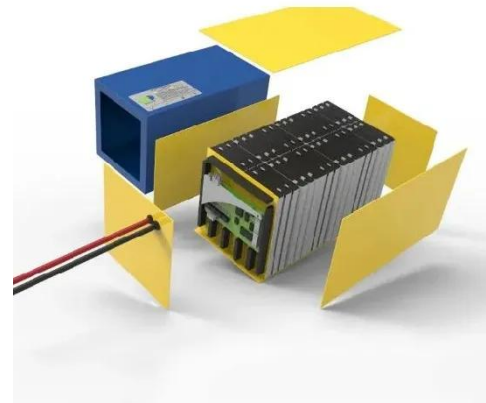

Royal-15 ASA Resin Solar panel roof tile from XROOF

Royal series of integrated roof tiles are refined from the world's leading composite resin materials and monocrystalline silicon cells, which not only meet the needs of architectural integrity and aesthetic ...

[Get Price](#)

(PDF) Innovative Thermophotovoltaic Hybrid Resin Tile