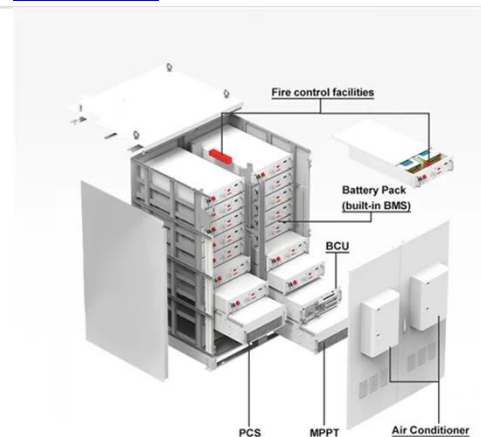

Pure Sine Wave Power Inverter