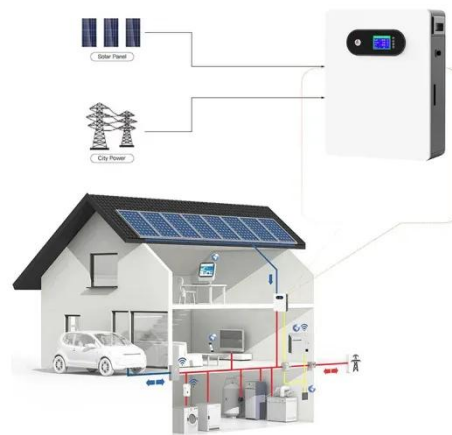

[Get Price](#)

5000W Pure Sine Wave Inverter 12V 24V 48V 60V 72V to 110V 220V ...

?Universal Voltage Compatibility & High Efficiency?Flexibly connects to 12V/24V/48V/72V DC systems (car batteries, solar panels, lithium/lead-acid setups) and outputs 110V/220V AC. Achieves 97.2% ...

[Get Price](#)

Upgraded Version 5000W Pure Sine Wave Inverter 12V/24V/48V/60V/72V ...

Are you still worried about power outages?Our versatile pure sine wave inverters are ideal for charging smartphones, refrigerators, small air conditioners, freezers, washing

machines, TVs, camping ...

[Get Price](#)

**Inverter 12V 220V 6000W
8000W 24V 48V 60V 72V DC to
110V AC ...**

About this item [True pure sine wave inverter] can provide high quality and stable output power, Less wear to protect your AC equipment more stable 's recommended by most cordless tool ...

[Get Price](#)

**Inversor 2000w 48v/60v/72v
Dual Universal Voltage Dc to
Ac 230v ...**

The BELTTT 2000W 48V/60V/72V Pure Sine Wave Inverter is a versatile DC-to-AC power solution designed for seamless energy conversion. With a sleek black and orange design and robust safety ...