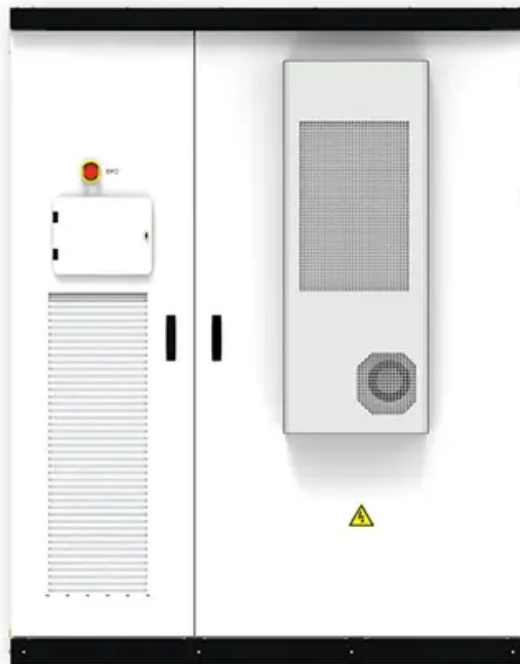

## Overview

---

As an OEM/ODM specialist, Mulan Group delivers custom -engineered telecom cabinets for 5G towers, base stations & harsh environments. Our solutions feature integrated equipment, power, and battery cabinets—built for durability and weather resistance to safeguard critical telecom. Charles Universal Broadband Enclosures (CUBE) are constructed to withstand the elements and provide superior protection for active electronics in all environments. To ensure optimal functionality, it is essential to follow certain do's and don'ts during the integration process. Designed to save deployment cost and time, our innovative solutions include hub collapse, battery backup, composite.