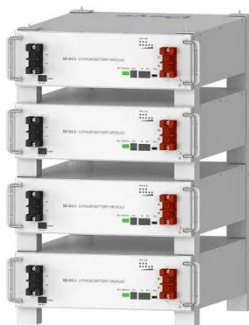

Deye Official Store

10 years warranty

[Get Price](#)