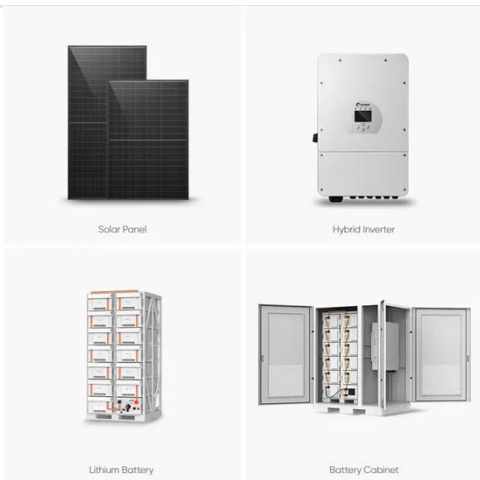

Procurement of 1200mm deep power storage cabinets for hotels

NORTHWEST+POWER+STORAGE+CABINET,+1200MM+DEEP ;,

...

NORTHWEST+POWER+STORAGE+CABINET,+1200MM+DEEP, request quote,price and delivery information, for this item, Sierra Ic Inc

[Get Price](#)

AZE Server Rack Cabinet, 45U, White, 2124H x 600W x 1200D mm

Heavy-duty, locking, 45U White Server Rack Cabinet that accommodates all standard 19-inch rackmount equipment and ships fully assembled for quick and easy deployment in secure, high ...

[Get Price](#)

One-Stop Solution for Hotel Furniture & Interior Projects , George

George Cabinetry provides high-quality, custom bathroom solutions for hotels -- including vanities, storage cabinets, mirrors, and more. Designed for comfort, durability, and seamless style integration.

[Get Price](#)