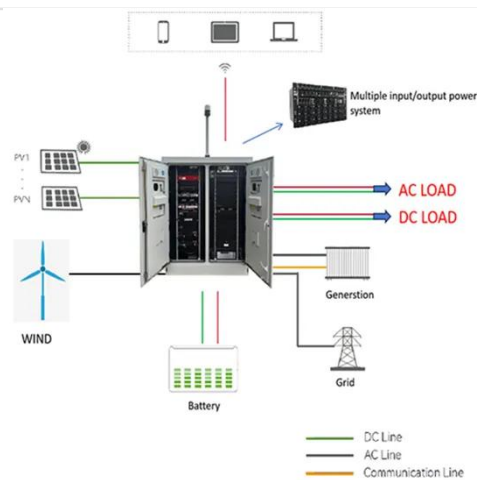

All-Rack 600mm Deep Wall Mount Data Cabinet

Upgrade your network storage capacity with the All-Rack 600mm Deep Wall Mount Data Cabinet. Designed for medium to large-scale installations, this spacious cabinet offers ample room and secure ...

[Get Price](#)

All-Rack 600mm Deep Wall Mount Data Cabinet