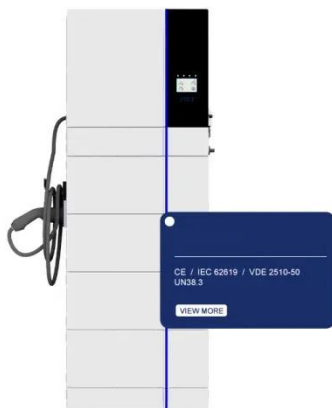

All-Rack 600mm Deep Wall Mount Data Cabinet

Upgrade your network storage capacity with the All-Rack 600mm Deep Wall Mount Data Cabinet. Designed for medium to large-scale installations, this spacious cabinet offers ample room and secure ...

[Get Price](#)

All-Rack 600mm Deep Wall Mount Data Cabinet