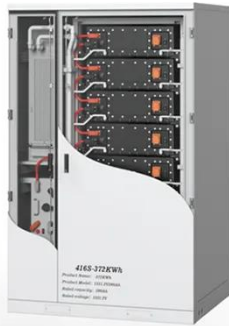

Pure Sine Wave Power Inverter DC 12V 24V 48V 60V To AC 220V

In fact, the excellent pure sine wave inverter provides higher quality AC power than the grid.

[Get Price](#)

60V to 220V Inverter: Key Applications and Benefits for Modern Power

Discover how a 60V to 220V inverter bridges the gap between low-voltage DC systems and standard AC appliances. This guide explores technical advantages, industry-specific use cases, and market ...

[Get Price](#)

Pure Sine Wave Inverter 60V to 220V

Discover 60V to 220V inverters with pure sine wave output, 4000W power & CE certification. Ideal for solar, home, and automotive use.

[Get Price](#)