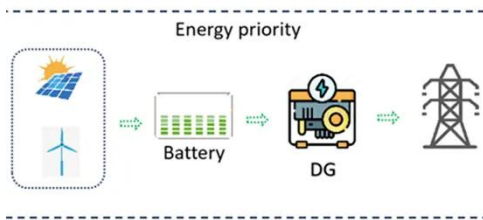

use over the next decade."See more on ehtrust arXiv [PDF]

Modelling the 5G Energy Consumption using Real-world Data: ...

To address this, we propose a novel deep learning model for 5G base station energy consumption estimation based on a real-world dataset. Unlike existing methods, our approach integrates the Base ...

[Get Price](#)